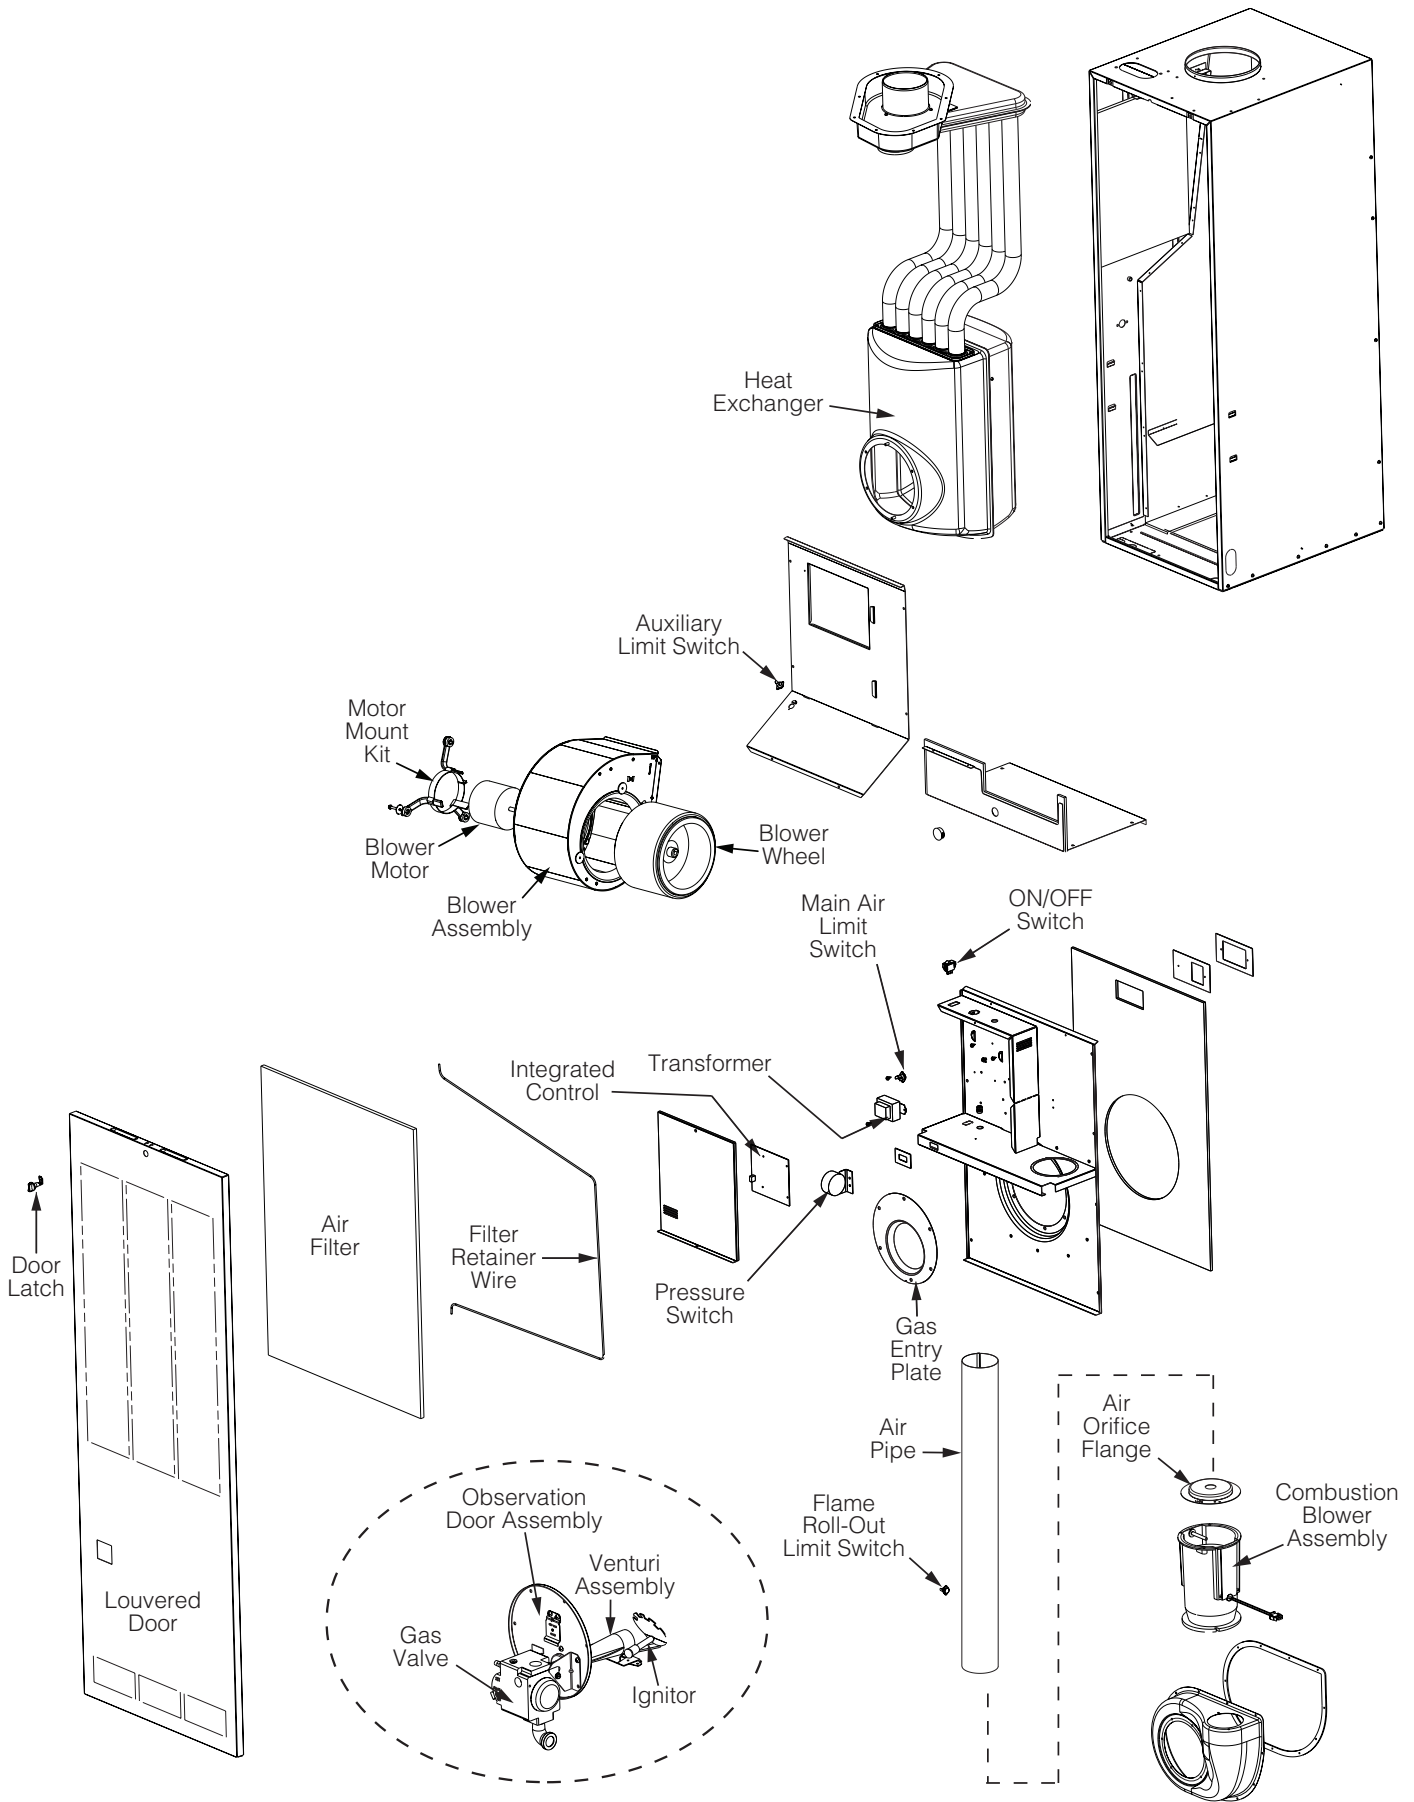

MG1E SERIES

DIRECT VENT, FORCED AIR, GAS FURNACES

MG1E SERIES FURNACES

DESCRIPTION	MG1E			
	056	070	077	090
Air Filter	669064R	669064R	669064R	669064R
Air Orifice Flange	263871R	263872R	263873R	263875R
Air Pipe	387210R	387210R	387210R	387210R
Air Temperature Limit Switch	626470R	626618R	626618R	626618R
Auxiliary Limit Switch	626619R	626619R	626619R	626619R
Blower Housing	297217R	297217R	297217R	297217R
Blower Motor	1027351R	1027352R	1027353R	1027354R
Blower Motor Choke (Not Shown)	622340R	622340R	622340R	622340R
Blower Wheel	667258R	667258R	667258R	667258R
Burner (less Orifice)	903406	903406	903406	903406
Burner Spud (Not Shown)	663699R	663699R	663699R	663699R
Close-Off Plate (Left)	355480R	355480R	355480R	355480R
Close-Off Plate (Right)	355490R	355490R	355490R	355490R
Coil Door (White) *See Note below	903094	903094	903094	903094
Combustion Air Baffle Kit	903722	903722	903722	903722
Combustion Blower Assembly	903404	903404	903404	903404
Door Latch	1036349R	1036349R	1036349R	1036349R
Door Strike	1018719	1018719	1018719	1018719
Elbow Assembly (Not Shown)	624612R	624612R	624612R	624612R
Filter Retainer Wire	669065R	669065R	669065R	669065R
Flame Sensor <i>NOTE: for units manufactured after 9/1/2022</i>	632484R	632484R	632484R	632484R
Fuse, 3 Amp (Not Shown)	632261R	632261R	632261R	632261R
Gas Entry Plate	383610	383610	383610	383610
Gas Valve (Honeywell)	903596	903596	903596	903596
Gasket Kit	730534R	730534R	730534R	730534R
Heat Exchanger	903418	903419	903419	903420
Ignitor	903110A	903110A	903110A	903110A
Integrated Control (Nordyne/UTEC)	1021575R	1021575R	1021575R	1021575R
Integrated Control (Emerson) <i>NOTE: For units manufactured after 09/01/2022</i>	1041648R	1041648R	1041648R	1041648R
Louvered Door (White)	903407	903407	903407	903407
Motor Mount Kit (C unit)	903489	903489	903489	903489
Orifice, LP Gas (Not Shown)	661045R	661042R	661040R	661036R
Orifice, Natural Gas (Not Shown)	661029R	661024R	661021R	661017R
Observation Door Assembly	264080R	264080R	264080R	264080R
On/Off Switch	632337R	632337R	632337R	632337R
Pressure Switch	1010775R	1010775R	1010775R	1010775R
Set of Wires (Nordyne/UTEC, Not Shown)	1027326R	1027326R	1027326R	1027326R
Set of Wires (Emerson, Not Shown) <i>NOTE: For units manufactured after 09/01/2022</i>	1035924R	1035924R	1035924R	1035924R
Transformer	621807R	621807R	621807R	621807R
Venturi Assy	660886R	660886R	660886R	660886R